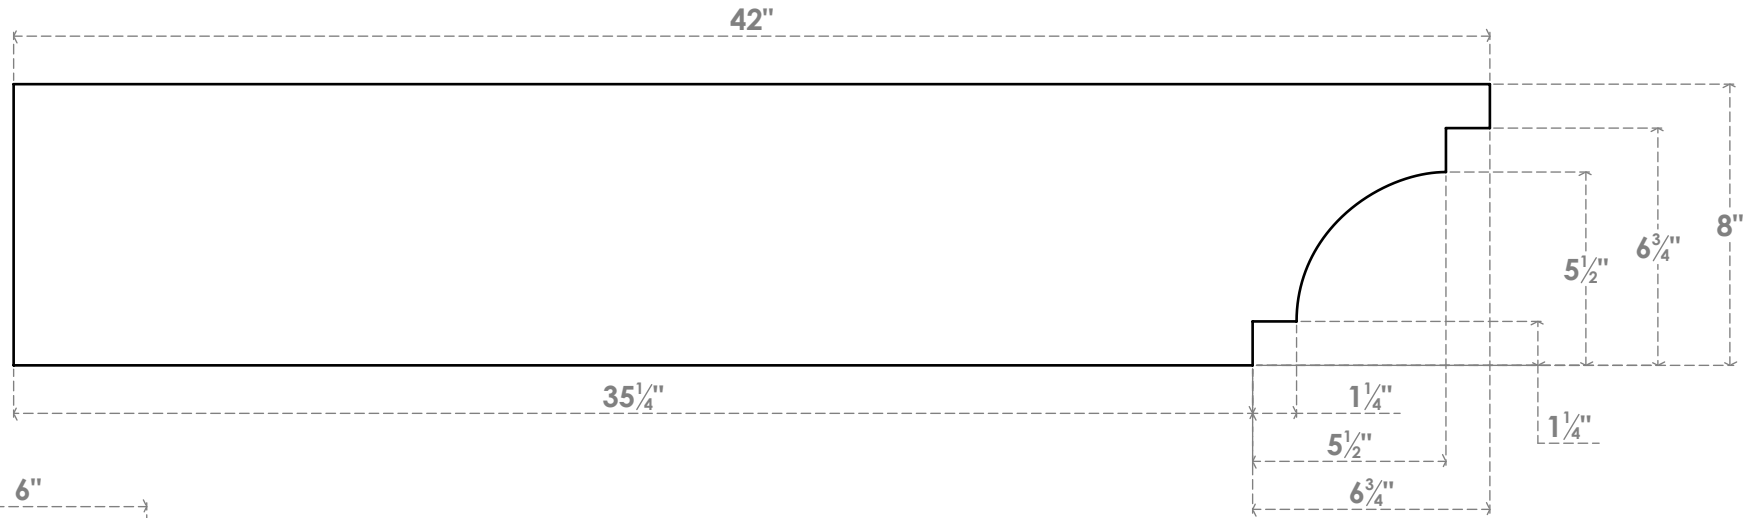

RFTP06X08X42MED

6"W X 8"H X 42"L MEDITERRANEAN ARCHITECTURAL GRADE PVC RAFTER TAIL

SIDE PROFILE

ISOMETRIC

FRONT PROFILE

EKENA MILLWORK
 2300 WEST MAIN ST.
 CLARKSVILLE, TX 75426
 TOLL FREE: 866-607-0453
 WWW.EKENAMILLWORK.COM