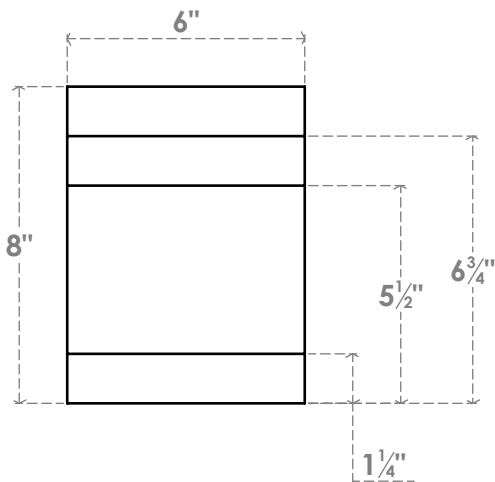

RFTP06X08X42MED

6"W X 8"H X 42"L MEDITERRANEAN ARCHITECTURAL GRADE PVC RAFTER TAIL

SIDE PROFILE

ISOMETRIC

FRONT PROFILE

EKENA MILLWORK
 2300 WEST MAIN ST.
 CLARKSVILLE, TX 75426
 TOLL FREE: 866-607-0453
 WWW.EKENAMILLWORK.COM